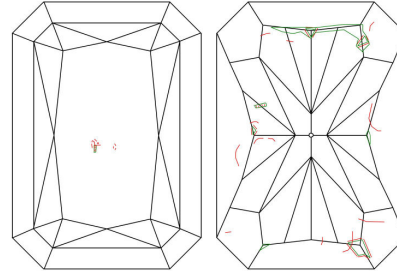

**GIA NATURAL DIAMOND GRADING REPORT**

February 08, 2023

GIA Report Number ..... 5456544501

 Shape and Cutting Style ..... Cut-Cornered Rectangular  
 Modified Brilliant

Measurements ..... 8.17 x 6.40 x 4.51 mm

**GRADING RESULTS**

Carat Weight ..... 2.01 carat

Color Grade ..... F

Clarity Grade ..... SI1

**ADDITIONAL GRADING INFORMATION**

Polish ..... Very Good

Symmetry ..... Good

Fluorescence ..... Faint

Inscription(s): GIA 5456544501

**PROPORTIONS**

Profile not to actual proportions

**CLARITY CHARACTERISTICS**

**KEY TO SYMBOLS\***

-  Cavity
-  Cloud
-  Feather
-  Indented Natural
-  Needle
-  Natural
-  Pinpoint

\* Red symbols denote internal characteristics (inclusions). Green or black symbols denote external characteristics (blemishes). Diagram is an approximate representation of the diamond, and symbols shown indicate type, position, and approximate size of clarity characteristics. All clarity characteristics may not be shown. Details of finish are not shown.