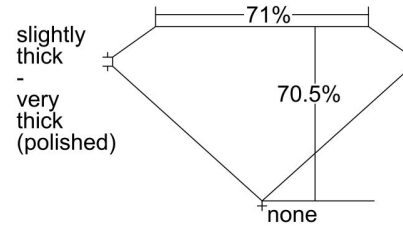

**GIA NATURAL DIAMOND GRADING REPORT**

February 08, 2023

GIA Report Number ..... 5456544501

 Shape and Cutting Style ..... Cut-Cornered Rectangular  
 Modified Brilliant

Measurements ..... 8.17 x 6.40 x 4.51 mm

**GRADING RESULTS**

Carat Weight ..... 2.01 carat

Color Grade ..... F

Clarity Grade ..... SI1

**ADDITIONAL GRADING INFORMATION**

Polish ..... Very Good

Symmetry ..... Good

Fluorescence ..... Faint

Inscription(s): GIA 5456544501

**PROPORTIONS**

Profile not to actual proportions

**CLARITY CHARACTERISTICS**

**KEY TO SYMBOLS\***

-  Cavity
-  Cloud
-  Feather
-  Indented Natural
-  Needle
-  Natural
-  Pinpoint

\* Red symbols denote internal characteristics (inclusions). Green or black symbols denote external characteristics (blemishes). Diagram is an approximate representation of the diamond, and symbols shown indicate type, position, and approximate size of clarity characteristics. All clarity characteristics may not be shown. Details of finish are not shown.